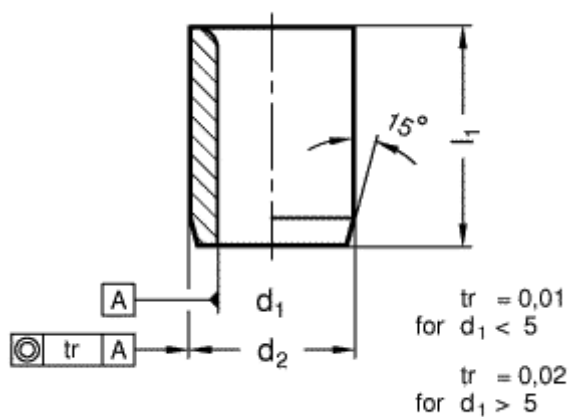

# Data Sheet

Article number: 201135047

Description: E+G Guide bush DIN 179-B8,5-20-A  
without collar

## Measures

---

$d_1 = 8,5$  for M10

$d_2 = 15$

$l_1 = 20$